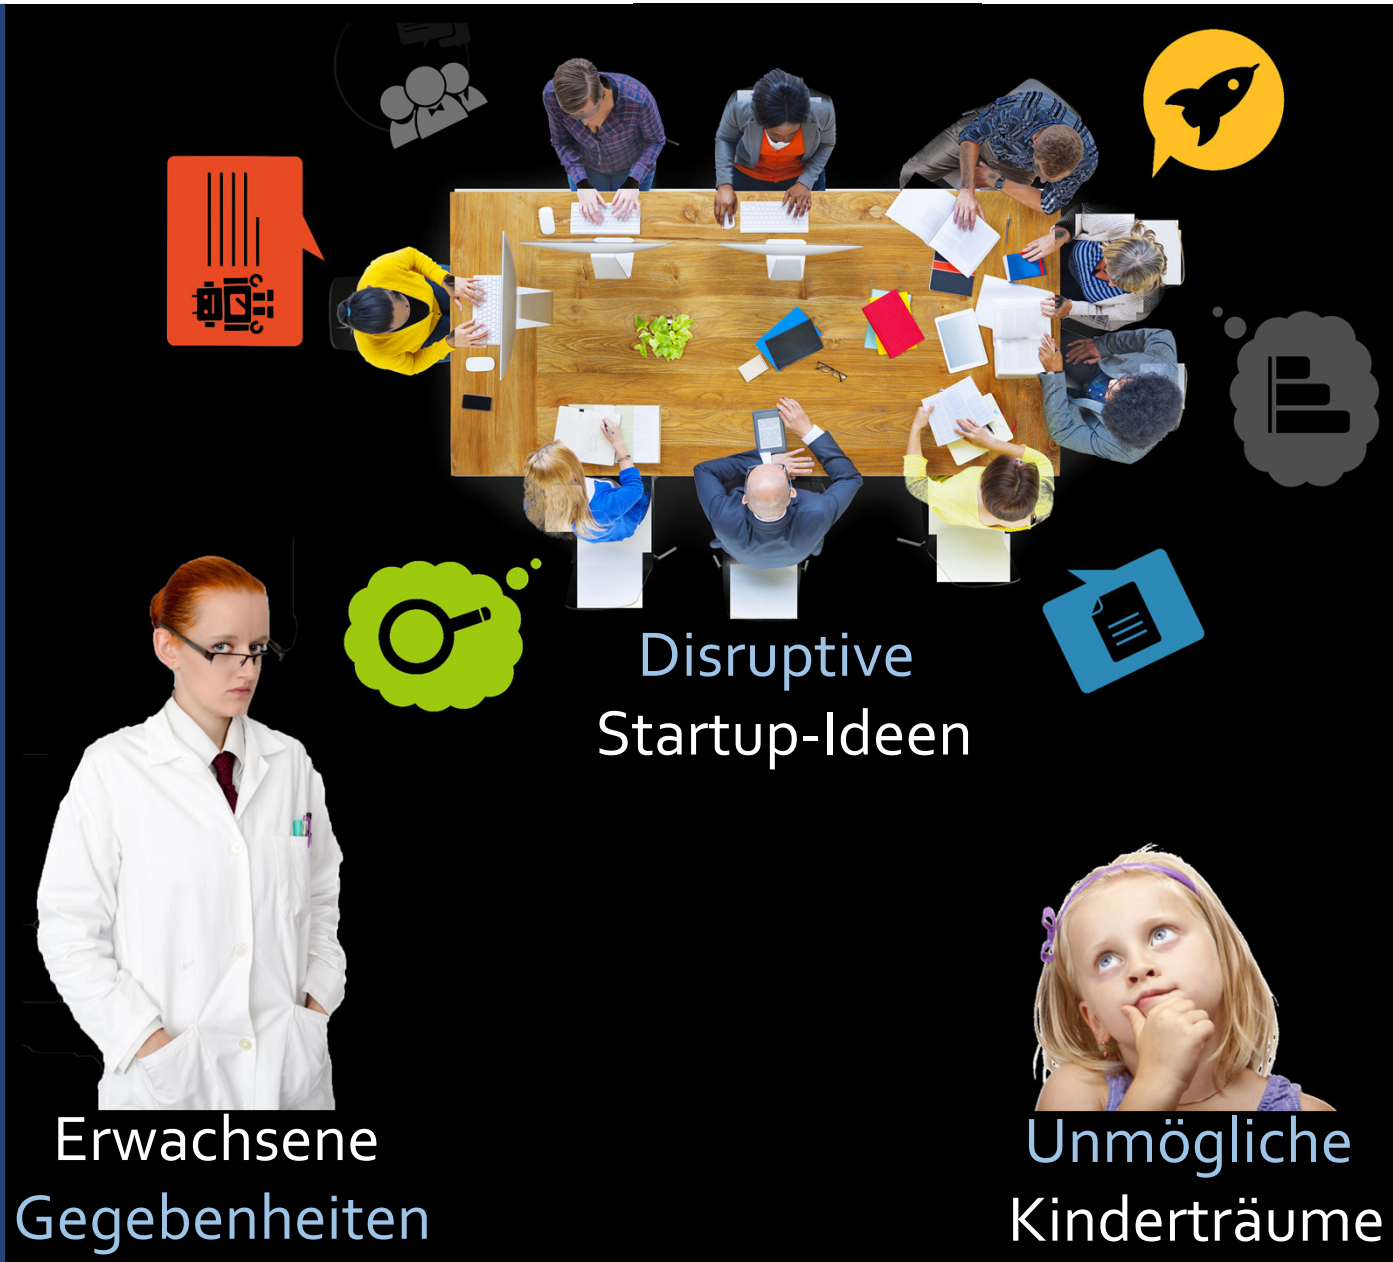

Grenzen, Startups & Disruptivität

Disruptive
Startup-Ideen

Erwachsene
Gegebenheiten

Unmögliche
Kinderträume